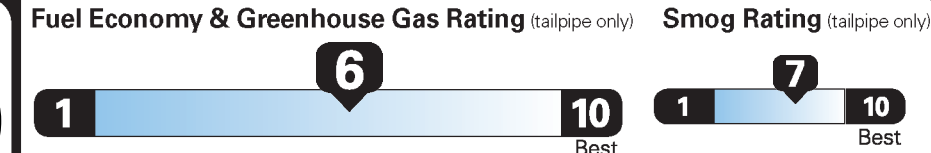

This vehicle emits 293 grams CO₂ per mile. The best emits 0 grams per mile (tailpipe only). Producing and distributing fuel also create emissions; learn more at fueleconomy.gov.

Actual results will vary for many reasons, including driving conditions and how you drive and maintain your vehicle. The average new vehicle gets 27 MPG and costs $7,500 to fuel over 5 years. Cost estimates are based on 15,000 miles per year at $2.70 per gallon. MPGe is miles per gasoline gallon equivalent. Vehicle emissions are a significant cause of climate change and smog.

fueleconomy.gov

Calculate personalized estimates and compare vehicles

Smartphone QR Code™

GOVERNMENT 5-STAR SAFETY RATINGS

Overall Vehicle Score ★★★★★

Based on the combined ratings of frontal, side and rollover. Should ONLY be compared to other vehicles of similar size and weight.

Frontal Crash ★★★★★
Driver Passenger ★★★★★

Based on the risk of injury in a frontal impact. Should ONLY be compared to other vehicles of similar size and weight.

Side Crash ★★★★★
Front seat Rear seat ★★★★★

Based on the risk of injury in a side impact.

Rollover ★★★★★

Based on the risk of rollover in a single-vehicle crash.

Star ratings range from 1 to 5 stars (★★★★★), with 5 being the highest.

Source: National Highway Traffic Safety Administration (NHTSA).
www.safercar.gov or 1-888-327-4236

1FMCU0G60MUA48877

WARNING: Operating, servicing and maintaining a passenger vehicle, pickup truck, van, or off-road vehicle can expose you to chemicals including engine exhaust, carbon monoxide, phthalates, and lead, which are known to the State of California to cause cancer and birth defects or other reproductive harm. To minimize exposure, avoid breathing exhaust, do not idle the engine except as necessary, service your vehicle in a well-ventilated area and wear gloves or wash your hands frequently when servicing your vehicle. For more information go to www.P65Warnings.ca.gov/passenger-vehicle.

SCAN OR TEXT 1FMUA48877 TO 48028

Msg & Data rates may apply. Text HELP for help

www.ford.com/help/privacy-terms/

RAMP ONE	CL34	CONVOY
RAMP TWO	ITEM #: 52-3217 O/T 2	

TOTAL MSRP $30,245.00

Whether you decide to lease or finance your vehicle, you'll find the choices that are right for you. See your dealer for details or visit www.ford.com/finance.

This label is affixed pursuant to the Federal Automobile Information Disclosure Act. Gasoline, License, and Title Fees, State and Local taxes are not included. Dealer installed options or accessories are not included unless listed above.

MB171 N RB 2X 115 007858 02 17 21