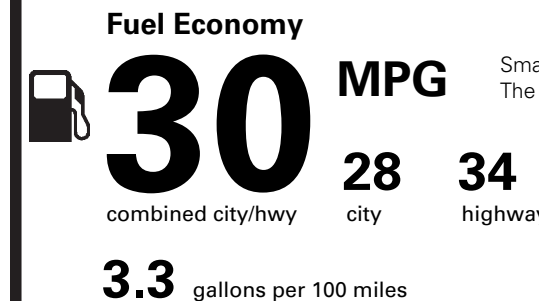

PRICE INFORMATION

BASE PRICE	\$26,610.00
TOTAL OPTIONS/OTHER	2,390.00
TOTAL VEHICLE & OPTIONS/OTHER	29,000.00
DESTINATION & DELIVERY	1,245.00

EPA DOT Fuel Economy and Environment

Gasoline Vehicle

Small SUVs range from 16 to 120 MPG. The best vehicle rates 141 MPGe.